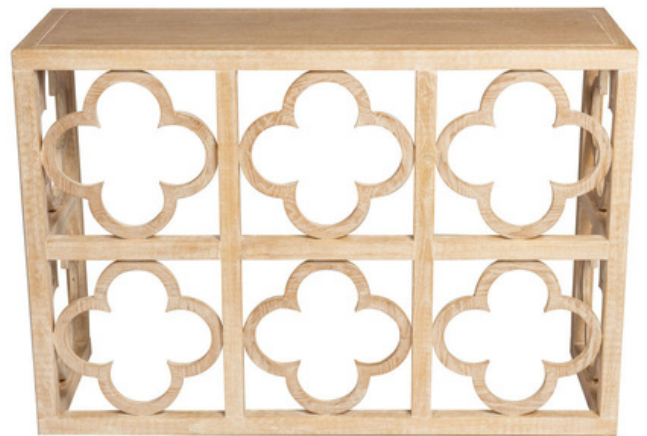

HIGHBOY TABLES

The Barcelona Highboy in
Brushed Gold
30" Diam Top Height: 42" Tall

The Madrid Highboy in
Brushed Gold & White
23.6" DIAM x 25.59"

The Phoenix Highboy Table in
Blonde Oak & Brushed Gunmetal
Stainless Steel
30" Diam Top Height: 42" Tall

The Etienne Highboy Table
in Chestnut Oak
30" Diam Top Height: 42" Tall

CONSOLE TABLES

The Cooper Console Table in
Chestnut Oak
62.9" x 17.7" x 31"

The Jardin Console Table
in Golden Oak
48.8" x 16.9" x 32.6"