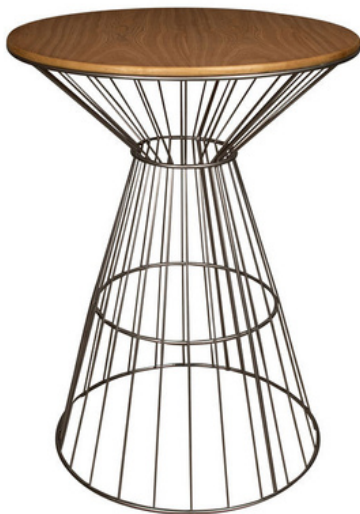

Brushed Gold

The Marie Side Table
15.7" DIAM x 23.6"

Brushed Silver

DINING TABLES

The Wilmington Dining Table in White Oak

78.7" x 39.3" x 29.9"

The Arches Dining Table in Nutmeg Oak

59.8" DIAM, 29.9"

HIGHBOY TABLES

The Barcelona Highboy in
Brushed Gold
30" Diam Top Height: 42" Tall

The Madrid Highboy in
Brushed Gold & White
23.6" DIAM x 25.59"

The Phoenix Highboy Table in
Blonde Oak & Brushed Gunmetal
Stainless Steel
30" Diam Top Height: 42" Tall

The Etienne Highboy Table
in Chestnut Oak
30" Diam Top Height: 42" Tall

CONSOLE TABLES

The Cooper Console Table in
Chestnut Oak
62.9" x 17.7" x 31"

The Jardin Console Table
in Golden Oak
48.8" x 16.9" x 32.6"